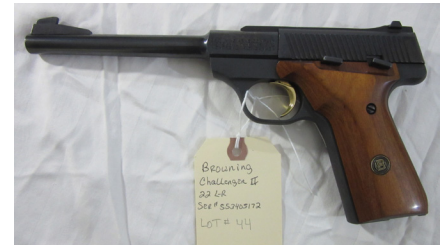

Day 1 Public Gun Auction

At Airworks Auction, Friday, Feb. 14th, 2020 @ 9:00 a.m.

Location: Mt. Hope Auction/Livestock Sale Barn, 8076 SR 241 Millersburg, OH
380+Guns 1-Owner Collection